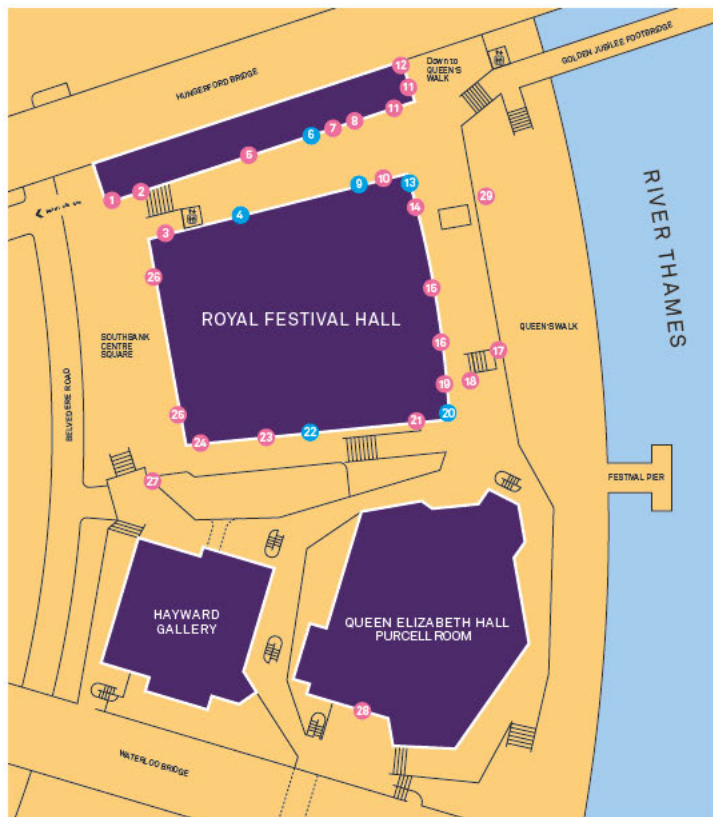

SOUTHBANK HAYWARD CENTRE GALLERY

EVERYDAY HEROES

SEPTEMBER – NOVEMBER 2020

● Artwork ● Poem

- 1 MATTHEW KRISHANU
- 2 LYDIA BLAKELEY
- 3 EVAN IFEKOYA
- 4 ROGER ROBINSON
- 5 MATTHEW KRISHANU
- 6 JACKIE KAY
- 7 SILVIA ROSI
- 8 LYDIA BLAKELEY
- 9 RAYMOND ANTROBUS
- 10 MAHTAB HUSSAIN
- 11 BARBARA WALKER
- 12 MATTHEW KRISHANU
- 13 VANESSA KISUULE
- 14 LYDIA BLAKELEY
- 15 JEREMY DELLER
- 16 & 17 JUERGEN TELLER
- 18 SILVIA ROSI
- 19 BENJAMIN SENIOR
- 20 SIMON ARMITAGE
- 21 MICHAEL ARMITAGE
- 22 ROMALYN ANTE
- 23 LAURA GRACE FORD
- 24 MAHTAB HUSSAIN
- 25 RYAN MOSLEY
- 26 ALESSANDRO RAHO
- 27 JANETTE PARRIS
- 28 CAROLINE WALKER
- 29 JANETTE PARRIS