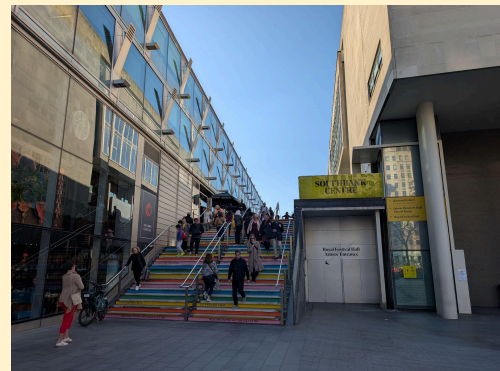

## How to find us

*Works in Progress* takes place in The Clore Ballroom, which is located on Level 2 of the Royal Festival Hall.

### Directions:

Search for **Royal Festival Hall, Belvedere Road** on Google/Apple Maps. You'll come to this large building:

To the left of the building, you will see a rainbow staircase. Go up the staircase, or take the lift beside the stairs, to Mandela Walk.

Pass the statue of Nelson Mandela and you will come to a set of glass doors on your right. Go through these doors to enter the Royal Festival Hall building.

The Clore Ballroom is down the stairs on your right, opposite The Ballroom Cafe.

For step-free access to The Clore Ballroom, stay on this level and cross the foyer to the other side of the building, directly in front of you, where you'll find a ramp leading to the event space.

There will be staff around in case you have any questions. We look forward to welcoming you.