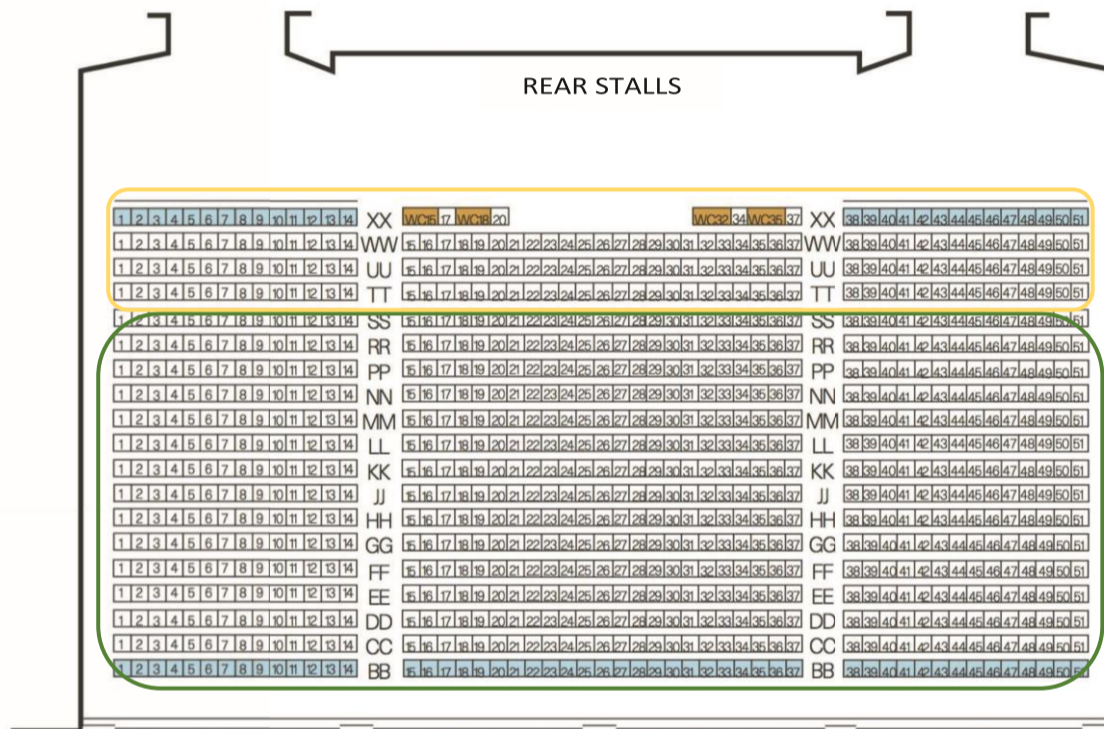

SOUTHBANK CENTRE

ROYAL FESTIVAL HALL

Areas of excellent coverage for assisted hearing

Areas of good coverage for assisted hearing

Areas not recommended for assisted hearing loops to be used

Sennheiser infra-red assisted hearing system available throughout the auditorium (collect headsets from cloakroom on the Main Foyer)

Wheelchair