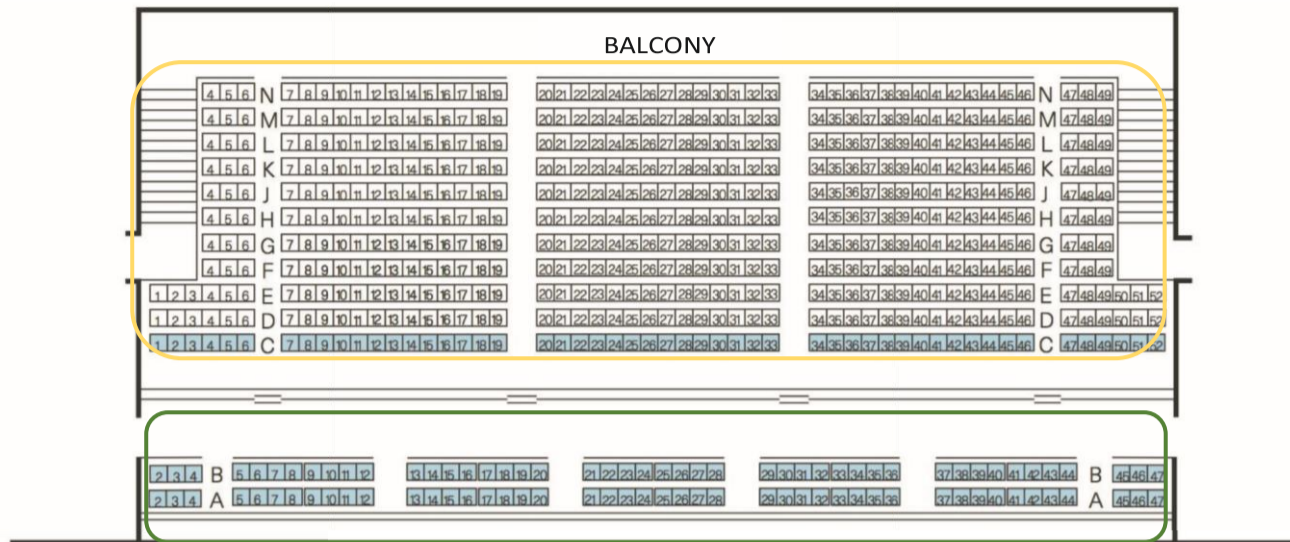

SOUTHBANK CENTRE

ROYAL FESTIVAL HALL

Areas of excellent coverage for assisted hearing

Areas of good coverage for assisted hearing

Areas not recommended for assisted hearing loops to be used

Sennheiser infra-red assisted hearing system available throughout the auditorium (collect headsets from cloakroom on the Main Foyer)

Wheelchair